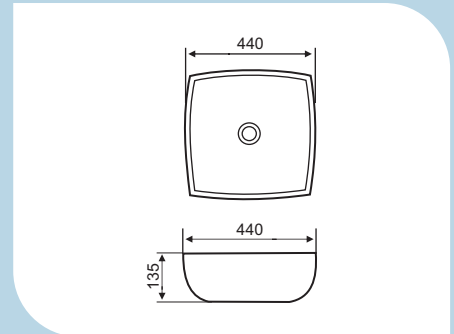

CODE	OPS010607
TYPE	WB-WP
SIZE (MM)	600x470x450

CODE	OPS010107
TYPE	WC-WH
SIZE (MM)	570x370x410

<b>CODE</b>	OPS010203
<b>TYPE</b>	WC-MB
<b>SIZE (MM)</b>	710x360x850

<b>CODE</b>	OPS010304
<b>TYPE</b>	WC-CC
<b>SIZE (MM)</b>	650x360x780

CODE	SLS010305
TYPE	WC-CC
SIZE (MM)	645x370x765

Too good to resist

[  
Florentine  
collection  
]

*Renaissance of the contemporary mind.*

CODE	FLS010502
TYPE	WB-TT
SIZE (MM)	500x350x120

CODE	FLS010401
TYPE	WB-UC
SIZE (MM)	570x420x185

CODE	FLS010602
TYPE	WB-WP
SIZE (MM)	545x435x860

CODE	FLS010102
TYPE	WC-WH
SIZE (MM)	530x350x380

Too good to resist

# [ aria ]

*A melody of design.*

CODE	ARS010518
TYPE	WB-TT
SIZE (MM)	440x440x135

CODE	ARS010606
TYPE	WB-WP
SIZE (MM)	550x430x390

CODE	ARS010106
TYPE	WC-WH
SIZE (MM)	570x350x330

CODE	ARS010303
TYPE	WC-CC
SIZE (MM)	650x370x795