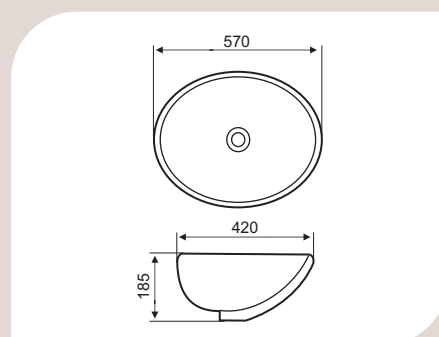

CODE	OPS010607
TYPE	WB-WP
SIZE (MM)	600x470x450

CODE	OPS010107
TYPE	WC-WH
SIZE (MM)	570x370x410

<b>CODE</b>	OPS010203
<b>TYPE</b>	WC-MB
<b>SIZE (MM)</b>	710x360x850

<b>CODE</b>	OPS010304
<b>TYPE</b>	WC-CC
<b>SIZE (MM)</b>	650x360x780

CODE	SLS010305
TYPE	WC-CC
SIZE (MM)	645x370x765

Too good to resist

[  
Florentine  
collection  
]

*Renaissance of the contemporary mind.*

CODE	FLS010502
TYPE	WB-TT
SIZE (MM)	500x350x120

CODE	FLS010401
TYPE	WB-UC
SIZE (MM)	570x420x185

CODE	FLS010602
TYPE	WB-WP
SIZE (MM)	545x435x860

CODE	FLS010102
TYPE	WC-WH
SIZE (MM)	530x350x380

Too good to resist

# [ aria ]

*A melody of design.*

CODE	ARS010518
TYPE	WB-TT
SIZE (MM)	440x440x135

CODE	ARS010606
TYPE	WB-WP
SIZE (MM)	550x430x390

CODE	ARS010106
TYPE	WC-WH
SIZE (MM)	570x350x330

CODE	ARS010303
TYPE	WC-CC
SIZE (MM)	650x370x795