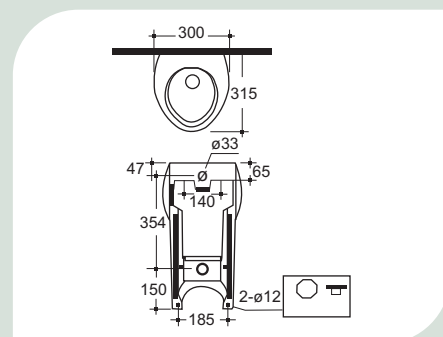

CODE	KUS010605
TYPE	WB-WP
SIZE (MM)	510x460x850

CODE	KUS010105
TYPE	WC-WH
SIZE (MM)	570x350x330

CODE	KUS010202
TYPE	WC-MB
SIZE (MM)	693x379x770

Too good to resist

# [ aria ]

*A melody of design.*

CODE	ARS010518
TYPE	WB-TT
SIZE (MM)	440x440x135

CODE	ARS010606
TYPE	WB-WP
SIZE (MM)	550x430x390

CODE	ARS010106
TYPE	WC-WH
SIZE (MM)	570x350x330

CODE	ARS010303
TYPE	WC-CC
SIZE (MM)	650x370x795

Too good to resist

[ Lyric ]

*Inspirational delights.*

CODE	LYS010503
TYPE	WB-TT
SIZE (MM)	439x420x173

CODE	LYS010504
TYPE	WB-TT
SIZE (MM)	630x395x115

CODE	LYS010103
TYPE	WC-WH
SIZE (MM)	515x355x380

CODE	LYS010201
TYPE	WC-MB
SIZE (MM)	610x350x750

# Urinal

CODE	URF010701
TYPE	URINAL
SIZE (MM)	280x300x550

CODE	URF010702
TYPE	URINAL
SIZE (MM)	300x315x550

CODE	URF010703
TYPE	URINAL
SIZE (MM)	330x325x670

CODE	URF010704
TYPE	URINAL WITH SENSOR
SIZE (MM)	460x300x710