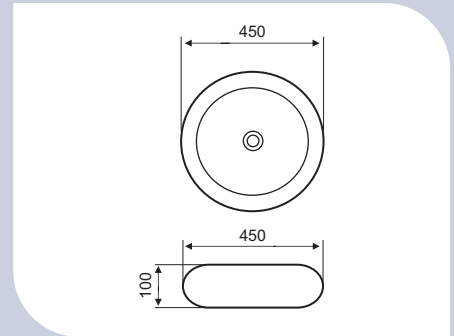

CODE	FSS010508
TYPE	WB-TT
SIZE (MM)	450x450x100