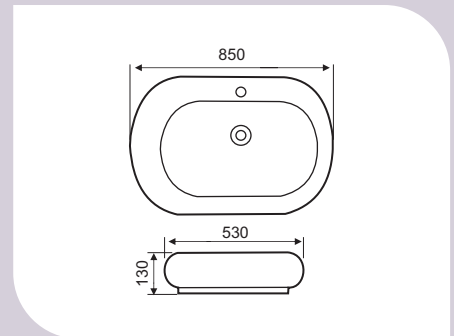

CODE	JDB010511
TYPE	WB-TT
SIZE (MM)	800x435x160

CODE	JDB010512
TYPE	WB-TT
SIZE (MM)	585x460x175

CODE	JDB010513
TYPE	WB-TT
SIZE (MM)	575x435x135

CODE	JDB010514
TYPE	WB-TT
SIZE (MM)	545x485x310

CODE	JDB010515
TYPE	WB-TT
SIZE (MM)	550x420x170

CODE	KUS010605
TYPE	WB-WP
SIZE (MM)	510x460x850

CODE	KUS010105
TYPE	WC-WH
SIZE (MM)	570x350x330

CODE	KUS010202
TYPE	WC-MB
SIZE (MM)	693x379x770

Too good to resist

# [ Fusion ]

*Two opposing styles fused into one.*

CODE	FSS010508
TYPE	WB-TT
SIZE (MM)	450x450x100

CODE	FSS010603
TYPE	WB-WP
SIZE (MM)	520x510x415

CODE	FSS010104
TYPE	WC-WH
SIZE (MM)	585x415x410

Too good to resist

# [ vignette ]

*For the soft look of curves and circles.*

CODE	VGS010522
TYPE	WB-TT
SIZE (MM)	850x530x130

CODE	VGS010609
TYPE	WB-WP
SIZE (MM)	810x469x180
	395x285x140

CODE	VGS010109
TYPE	WC-WH
SIZE (MM)	570x380x400