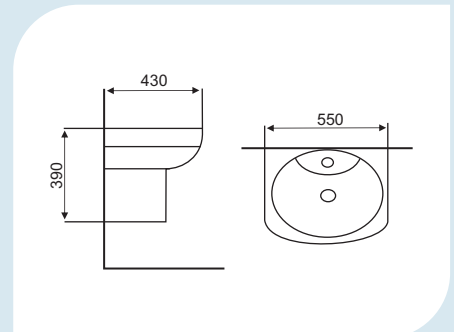

CODE	FLS010602
TYPE	WB-WP
SIZE (MM)	545x435x860

CODE	FLS010102
TYPE	WC-WH
SIZE (MM)	530x350x380

Too good to resist

# [ aria ]

*A melody of design.*

CODE	ARS010518
TYPE	WB-TT
SIZE (MM)	440x440x135

CODE	ARS010606
TYPE	WB-WP
SIZE (MM)	550x430x390

CODE	ARS010106
TYPE	WC-WH
SIZE (MM)	570x350x330

CODE	ARS010303
TYPE	WC-CC
SIZE (MM)	650x370x795

Too good to resist

[ *Fonte* ]

*Style with a flourish.*

CODE	FNS010501
TYPE	WB-TT
SIZE (MM)	495x415x195

CODE	FNS010601
TYPE	WB-WP
SIZE (MM)	610x475x450

CODE	FNS010101
TYPE	WC-WH
SIZE (MM)	540x350x415

CODE	FNS010301
TYPE	WC-CC
SIZE (MM)	680x365x760

Too good to resist

[ Lyric ]

*Inspirational delights.*

CODE	LYS010503
TYPE	WB-TT
SIZE (MM)	439x420x173

CODE	LYS010504
TYPE	WB-TT
SIZE (MM)	630x395x115

CODE	LYS010103
TYPE	WC-WH
SIZE (MM)	515x355x380

CODE	LYS010201
TYPE	WC-MB
SIZE (MM)	610x350x750