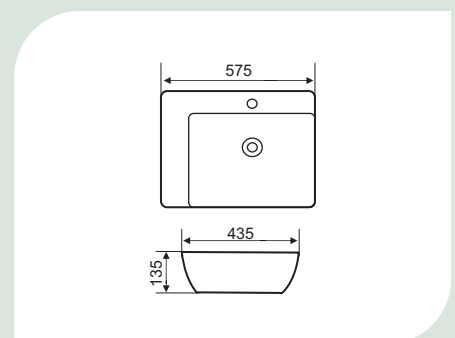

CODE	JDB010505
TYPE	WB-TT
SIZE (MM)	620x410x150

CODE	JDB010506
TYPE	WB-TT
SIZE (MM)	470x460x185

CODE	JDB010507
TYPE	WB-TT
SIZE (MM)	435x310x165

CODE	JDB010509
TYPE	WB-TT
SIZE (MM)	450x450x180

CODE	JDB010510
TYPE	WB-TT
SIZE (MM)	640x485x125

CODE	JDB010511
TYPE	WB-TT
SIZE (MM)	800x435x160

CODE	JDB010512
TYPE	WB-TT
SIZE (MM)	585x460x175

CODE	JDB010513
TYPE	WB-TT
SIZE (MM)	575x435x135

CODE	JDB010514
TYPE	WB-TT
SIZE (MM)	545x485x310

CODE	JDB010515
TYPE	WB-TT
SIZE (MM)	550x420x170

Too good to resist

[ KUBIX ]

*Where cubes weave their magic.*

CODE	KUS010516
TYPE	WB-TT
SIZE (MM)	600x430x185

CODE	KUS010517
TYPE	WB-TT
SIZE (MM)	813x478x165

CODE	KUS010604
TYPE	WB-WP
SIZE (MM)	470x450x350

CODE	KUS010605
TYPE	WB-WP
SIZE (MM)	510x460x850

CODE	KUS010105
TYPE	WC-WH
SIZE (MM)	570x350x330

CODE	KUS010202
TYPE	WC-MB
SIZE (MM)	693x379x770

Too good to resist