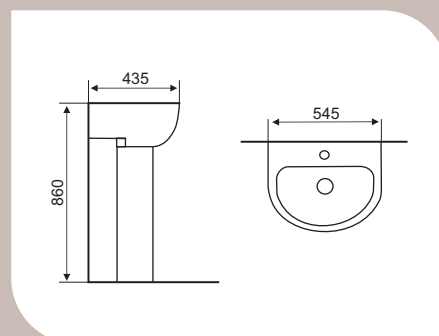

CODE	OPS010607
TYPE	WB-WP
SIZE (MM)	600x470x450

CODE	OPS010107
TYPE	WC-WH
SIZE (MM)	570x370x410

<b>CODE</b>	OPS010203
<b>TYPE</b>	WC-MB
<b>SIZE (MM)</b>	710x360x850

<b>CODE</b>	OPS010304
<b>TYPE</b>	WC-CC
<b>SIZE (MM)</b>	650x360x780

CODE	SLS010305
TYPE	WC-CC
SIZE (MM)	645x370x765

Too good to resist

[  
Florentine  
collection  
]

*Renaissance of the contemporary mind.*

CODE	FLS010502
TYPE	WB-TT
SIZE (MM)	500x350x120

CODE	FLS010401
TYPE	WB-UC
SIZE (MM)	570x420x185

CODE	FLS010602
TYPE	WB-WP
SIZE (MM)	545x435x860

CODE	FLS010102
TYPE	WC-WH
SIZE (MM)	530x350x380

Too good to resist

# [ aria ]

*A melody of design.*

CODE	ARS010518
TYPE	WB-TT
SIZE (MM)	440x440x135

CODE	ARS010606
TYPE	WB-WP
SIZE (MM)	550x430x390

CODE	ARS010106
TYPE	WC-WH
SIZE (MM)	570x350x330

CODE	ARS010303
TYPE	WC-CC
SIZE (MM)	650x370x795