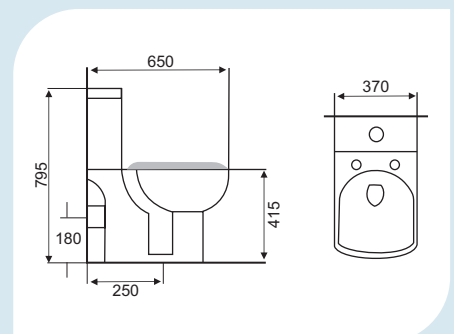

CODE	FLS010602
TYPE	WB-WP
SIZE (MM)	545x435x860

CODE	FLS010102
TYPE	WC-WH
SIZE (MM)	530x350x380

Too good to resist

# [ aria ]

*A melody of design.*

CODE	ARS010518
TYPE	WB-TT
SIZE (MM)	440x440x135

CODE	ARS010606
TYPE	WB-WP
SIZE (MM)	550x430x390

CODE	ARS010106
TYPE	WC-WH
SIZE (MM)	570x350x330

CODE	ARS010303
TYPE	WC-CC
SIZE (MM)	650x370x795

Too good to resist

[ *Fonte* ]

*Style with a flourish.*

CODE	FNS010501
TYPE	WB-TT
SIZE (MM)	495x415x195

CODE	FNS010601
TYPE	WB-WP
SIZE (MM)	610x475x450

CODE	FNS010101
TYPE	WC-WH
SIZE (MM)	540x350x415

CODE	FNS010301
TYPE	WC-CC
SIZE (MM)	680x365x760

Too good to resist

[ Lyric ]

*Inspirational delights.*

CODE	LYS010503
TYPE	WB-TT
SIZE (MM)	439x420x173

CODE	LYS010504
TYPE	WB-TT
SIZE (MM)	630x395x115

CODE	LYS010103
TYPE	WC-WH
SIZE (MM)	515x355x380

CODE	LYS010201
TYPE	WC-MB
SIZE (MM)	610x350x750