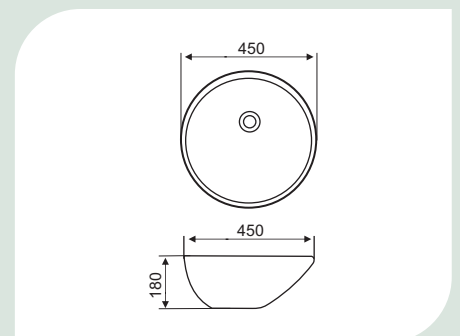

CODE	JDB010505
TYPE	WB-TT
SIZE (MM)	620x410x150

CODE	JDB010506
TYPE	WB-TT
SIZE (MM)	470x460x185

CODE	JDB010507
TYPE	WB-TT
SIZE (MM)	435x310x165

CODE	JDB010509
TYPE	WB-TT
SIZE (MM)	450x450x180

CODE	JDB010510
TYPE	WB-TT
SIZE (MM)	640x485x125

CODE	JDB010511
TYPE	WB-TT
SIZE (MM)	800x435x160

CODE	JDB010512
TYPE	WB-TT
SIZE (MM)	585x460x175

CODE	JDB010513
TYPE	WB-TT
SIZE (MM)	575x435x135

CODE	JDB010514
TYPE	WB-TT
SIZE (MM)	545x485x310

CODE	JDB010515
TYPE	WB-TT
SIZE (MM)	550x420x170

Too good to resist

[ KUBIX ]

*Where cubes weave their magic.*

CODE	KUS010516
TYPE	WB-TT
SIZE (MM)	600x430x185

CODE	KUS010517
TYPE	WB-TT
SIZE (MM)	813x478x165

CODE	KUS010604
TYPE	WB-WP
SIZE (MM)	470x450x350

CODE	KUS010605
TYPE	WB-WP
SIZE (MM)	510x460x850

CODE	KUS010105
TYPE	WC-WH
SIZE (MM)	570x350x330

CODE	KUS010202
TYPE	WC-MB
SIZE (MM)	693x379x770

Too good to resist