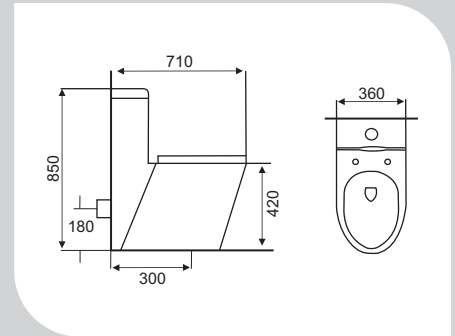

CODE	KUS010605
TYPE	WB-WP
SIZE (MM)	510x460x850

CODE	KUS010105
TYPE	WC-WH
SIZE (MM)	570x350x330

CODE	KUS010202
TYPE	WC-MB
SIZE (MM)	693x379x770

Too good to resist

# vignette

CODE	VGS010306
TYPE	WC-CC
SIZE (MM)	705x400x810

Too good to resist

[ OPAL ]

*Jewelry for the bathroom.*

CODE	OPS010520
TYPE	WB-TT
SIZE (MM)	455x455x205

CODE	OPS010519
TYPE	WB-TT
SIZE (MM)	400x400x150

CODE	OPS010607
TYPE	WB-WP
SIZE (MM)	600x470x450

CODE	OPS010107
TYPE	WC-WH
SIZE (MM)	570x370x410

<b>CODE</b>	OPS010203
<b>TYPE</b>	WC-MB
<b>SIZE (MM)</b>	710x360x850

<b>CODE</b>	OPS010304
<b>TYPE</b>	WC-CC
<b>SIZE (MM)</b>	650x360x780

Too good to resist

**SOLO**  
COLLECTION

*Unique and inimitable.*

CODE	SLS010521
TYPE	WB-TT
SIZE (MM)	495x365x155

CODE	SLS010608
TYPE	WB-WP
SIZE (MM)	530x440x430

CODE	SLS010108
TYPE	WC-WH
SIZE (MM)	520x360x380