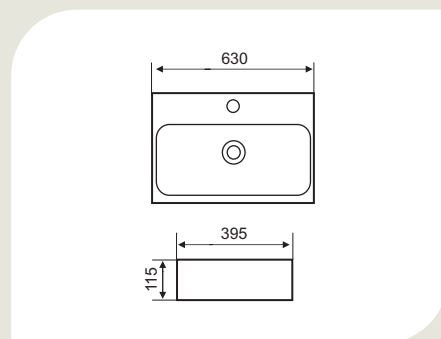

CODE	KUS010605
TYPE	WB-WP
SIZE (MM)	510x460x850

CODE	KUS010105
TYPE	WC-WH
SIZE (MM)	570x350x330

CODE	KUS010202
TYPE	WC-MB
SIZE (MM)	693x379x770

Too good to resist

# [ aria ]

*A melody of design.*

CODE	ARS010518
TYPE	WB-TT
SIZE (MM)	440x440x135

CODE	ARS010606
TYPE	WB-WP
SIZE (MM)	550x430x390

CODE	ARS010106
TYPE	WC-WH
SIZE (MM)	570x350x330

CODE	ARS010303
TYPE	WC-CC
SIZE (MM)	650x370x795

Too good to resist

[ *Fonte* ]

*Style with a flourish.*

CODE	FNS010501
TYPE	WB-TT
SIZE (MM)	495x415x195

CODE	FNS010601
TYPE	WB-WP
SIZE (MM)	610x475x450

CODE	FNS010101
TYPE	WC-WH
SIZE (MM)	540x350x415

CODE	FNS010301
TYPE	WC-CC
SIZE (MM)	680x365x760

Too good to resist

[ Lyric ]

*Inspirational delights.*

CODE	LYS010503
TYPE	WB-TT
SIZE (MM)	439x420x173

CODE	LYS010504
TYPE	WB-TT
SIZE (MM)	630x395x115

CODE	LYS010103
TYPE	WC-WH
SIZE (MM)	515x355x380

CODE	LYS010201
TYPE	WC-MB
SIZE (MM)	610x350x750