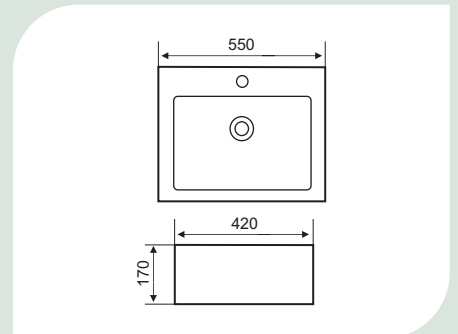

CODE	JDB010505
TYPE	WB-TT
SIZE (MM)	620x410x150

CODE	JDB010506
TYPE	WB-TT
SIZE (MM)	470x460x185

CODE	JDB010507
TYPE	WB-TT
SIZE (MM)	435x310x165

CODE	JDB010509
TYPE	WB-TT
SIZE (MM)	450x450x180

CODE	JDB010510
TYPE	WB-TT
SIZE (MM)	640x485x125

CODE	JDB010511
TYPE	WB-TT
SIZE (MM)	800x435x160

CODE	JDB010512
TYPE	WB-TT
SIZE (MM)	585x460x175

CODE	JDB010513
TYPE	WB-TT
SIZE (MM)	575x435x135

CODE	JDB010514
TYPE	WB-TT
SIZE (MM)	545x485x310

CODE	JDB010515
TYPE	WB-TT
SIZE (MM)	550x420x170

Too good to resist

[ KUBIX ]

*Where cubes weave their magic.*

CODE	KUS010516
TYPE	WB-TT
SIZE (MM)	600x430x185

CODE	KUS010517
TYPE	WB-TT
SIZE (MM)	813x478x165

CODE	KUS010604
TYPE	WB-WP
SIZE (MM)	470x450x350

CODE	KUS010605
TYPE	WB-WP
SIZE (MM)	510x460x850

CODE	KUS010105
TYPE	WC-WH
SIZE (MM)	570x350x330

CODE	KUS010202
TYPE	WC-MB
SIZE (MM)	693x379x770

Too good to resist