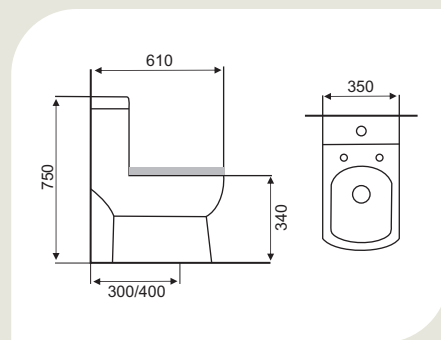

CODE	KUS010605
TYPE	WB-WP
SIZE (MM)	510x460x850

CODE	KUS010105
TYPE	WC-WH
SIZE (MM)	570x350x330

CODE	KUS010202
TYPE	WC-MB
SIZE (MM)	693x379x770

Too good to resist

# [ aria ]

*A melody of design.*

CODE	ARS010518
TYPE	WB-TT
SIZE (MM)	440x440x135

CODE	ARS010606
TYPE	WB-WP
SIZE (MM)	550x430x390

CODE	ARS010106
TYPE	WC-WH
SIZE (MM)	570x350x330

CODE	ARS010303
TYPE	WC-CC
SIZE (MM)	650x370x795

Too good to resist

[ *Fonte* ]

*Style with a flourish.*

CODE	FNS010501
TYPE	WB-TT
SIZE (MM)	495x415x195

CODE	FNS010601
TYPE	WB-WP
SIZE (MM)	610x475x450

CODE	FNS010101
TYPE	WC-WH
SIZE (MM)	540x350x415

CODE	FNS010301
TYPE	WC-CC
SIZE (MM)	680x365x760

Too good to resist

[ Lyric ]

*Inspirational delights.*

CODE	LYS010503
TYPE	WB-TT
SIZE (MM)	439x420x173

CODE	LYS010504
TYPE	WB-TT
SIZE (MM)	630x395x115

CODE	LYS010103
TYPE	WC-WH
SIZE (MM)	515x355x380

CODE	LYS010201
TYPE	WC-MB
SIZE (MM)	610x350x750