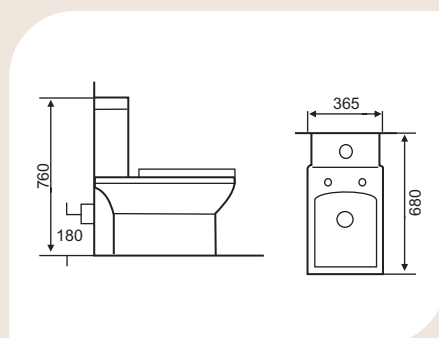

CODE	FLS010602
TYPE	WB-WP
SIZE (MM)	545x435x860

CODE	FLS010102
TYPE	WC-WH
SIZE (MM)	530x350x380

Too good to resist

# [ aria ]

*A melody of design.*

CODE	ARS010518
TYPE	WB-TT
SIZE (MM)	440x440x135

CODE	ARS010606
TYPE	WB-WP
SIZE (MM)	550x430x390

CODE	ARS010106
TYPE	WC-WH
SIZE (MM)	570x350x330

CODE	ARS010303
TYPE	WC-CC
SIZE (MM)	650x370x795

Too good to resist

[ *Fonte* ]

*Style with a flourish.*

CODE	FNS010501
TYPE	WB-TT
SIZE (MM)	495x415x195

CODE	FNS010601
TYPE	WB-WP
SIZE (MM)	610x475x450

CODE	FNS010101
TYPE	WC-WH
SIZE (MM)	540x350x415

CODE	FNS010301
TYPE	WC-CC
SIZE (MM)	680x365x760

Too good to resist

[ Lyric ]

*Inspirational delights.*

CODE	LYS010503
TYPE	WB-TT
SIZE (MM)	439x420x173

CODE	LYS010504
TYPE	WB-TT
SIZE (MM)	630x395x115

CODE	LYS010103
TYPE	WC-WH
SIZE (MM)	515x355x380

CODE	LYS010201
TYPE	WC-MB
SIZE (MM)	610x350x750