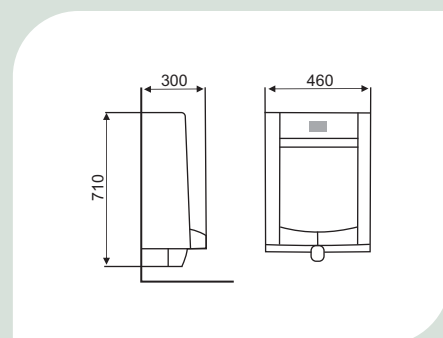

# Urinal

CODE	URF010701
TYPE	URINAL
SIZE (MM)	280x300x550

CODE	URF010702
TYPE	URINAL
SIZE (MM)	300x315x550

CODE	URF010703
TYPE	URINAL
SIZE (MM)	330x325x670

CODE	URF010704
TYPE	URINAL WITH SENSOR
SIZE (MM)	460x300x710