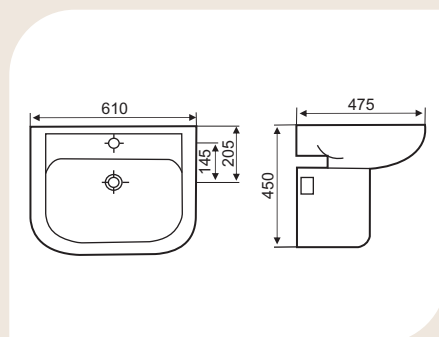

CODE	FLS010602
TYPE	WB-WP
SIZE (MM)	545x435x860

CODE	FLS010102
TYPE	WC-WH
SIZE (MM)	530x350x380

Too good to resist

# [ aria ]

*A melody of design.*

CODE	ARS010518
TYPE	WB-TT
SIZE (MM)	440x440x135

CODE	ARS010606
TYPE	WB-WP
SIZE (MM)	550x430x390

CODE	ARS010106
TYPE	WC-WH
SIZE (MM)	570x350x330

CODE	ARS010303
TYPE	WC-CC
SIZE (MM)	650x370x795

Too good to resist

[ *Fonte* ]

*Style with a flourish.*

CODE	FNS010501
TYPE	WB-TT
SIZE (MM)	495x415x195

CODE	FNS010601
TYPE	WB-WP
SIZE (MM)	610x475x450

CODE	FNS010101
TYPE	WC-WH
SIZE (MM)	540x350x415

CODE	FNS010301
TYPE	WC-CC
SIZE (MM)	680x365x760

Too good to resist

[ Lyric ]

*Inspirational delights.*

CODE	LYS010503
TYPE	WB-TT
SIZE (MM)	439x420x173

CODE	LYS010504
TYPE	WB-TT
SIZE (MM)	630x395x115

CODE	LYS010103
TYPE	WC-WH
SIZE (MM)	515x355x380

CODE	LYS010201
TYPE	WC-MB
SIZE (MM)	610x350x750