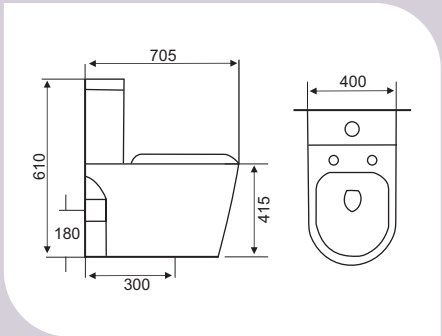

CODE	VGS010306
TYPE	WC-CC
SIZE (MM)	705x400x810