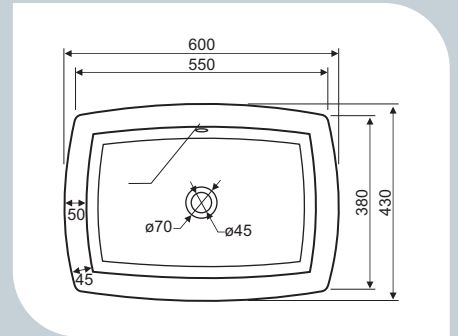

CODE	JDB010505
TYPE	WB-TT
SIZE (MM)	620x410x150

CODE	JDB010506
TYPE	WB-TT
SIZE (MM)	470x460x185

CODE	JDB010507
TYPE	WB-TT
SIZE (MM)	435x310x165

CODE	JDB010509
TYPE	WB-TT
SIZE (MM)	450x450x180

CODE	JDB010510
TYPE	WB-TT
SIZE (MM)	640x485x125

CODE	JDB010511
TYPE	WB-TT
SIZE (MM)	800x435x160

CODE	JDB010512
TYPE	WB-TT
SIZE (MM)	585x460x175

CODE	JDB010513
TYPE	WB-TT
SIZE (MM)	575x435x135

CODE	JDB010514
TYPE	WB-TT
SIZE (MM)	545x485x310

CODE	JDB010515
TYPE	WB-TT
SIZE (MM)	550x420x170

Too good to resist

[ KUBIX ]

*Where cubes weave their magic.*

CODE	KUS010516
TYPE	WB-TT
SIZE (MM)	600x430x185

CODE	KUS010517
TYPE	WB-TT
SIZE (MM)	813x478x165

CODE	KUS010604
TYPE	WB-WP
SIZE (MM)	470x450x350

CODE	KUS010605
TYPE	WB-WP
SIZE (MM)	510x460x850

CODE	KUS010105
TYPE	WC-WH
SIZE (MM)	570x350x330

CODE	KUS010202
TYPE	WC-MB
SIZE (MM)	693x379x770

Too good to resist