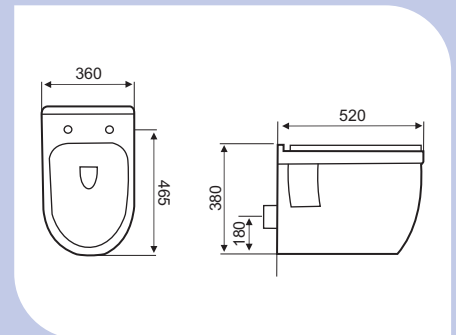

CODE	OPS010607
TYPE	WB-WP
SIZE (MM)	600x470x450

CODE	OPS010107
TYPE	WC-WH
SIZE (MM)	570x370x410

<b>CODE</b>	OPS010203
<b>TYPE</b>	WC-MB
<b>SIZE (MM)</b>	710x360x850

<b>CODE</b>	OPS010304
<b>TYPE</b>	WC-CC
<b>SIZE (MM)</b>	650x360x780

Too good to resist

**SOLO**  
COLLECTION

*Unique and inimitable.*

CODE	SLS010521
TYPE	WB-TT
SIZE (MM)	495x365x155

CODE	SLS010608
TYPE	WB-WP
SIZE (MM)	530x440x430

CODE	SLS010108
TYPE	WC-WH
SIZE (MM)	520x360x380

CODE	SLS010305
TYPE	WC-CC
SIZE (MM)	645x370x765

Too good to resist

[  
Florentine  
collection  
]

*Renaissance of the contemporary mind.*

CODE	FLS010502
TYPE	WB-TT
SIZE (MM)	500x350x120

CODE	FLS010401
TYPE	WB-UC
SIZE (MM)	570x420x185

# [ aria ]

*A melody of design.*

CODE	ARS010518
TYPE	WB-TT
SIZE (MM)	440x440x135

CODE	ARS010606
TYPE	WB-WP
SIZE (MM)	550x430x390

CODE	ARS010106
TYPE	WC-WH
SIZE (MM)	570x350x330

CODE	ARS010303
TYPE	WC-CC
SIZE (MM)	650x370x795