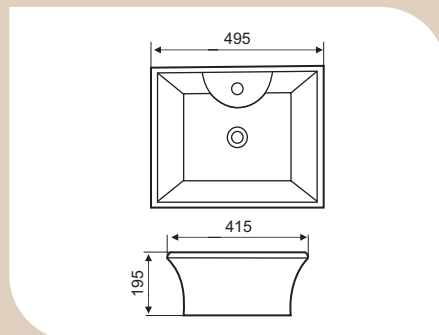

CODE	FLS010602
TYPE	WB-WP
SIZE (MM)	545x435x860

CODE	FLS010102
TYPE	WC-WH
SIZE (MM)	530x350x380

Too good to resist

# [ aria ]

*A melody of design.*

CODE	ARS010518
TYPE	WB-TT
SIZE (MM)	440x440x135

CODE	ARS010606
TYPE	WB-WP
SIZE (MM)	550x430x390

CODE	ARS010106
TYPE	WC-WH
SIZE (MM)	570x350x330

CODE	ARS010303
TYPE	WC-CC
SIZE (MM)	650x370x795

Too good to resist

[ *Fonte* ]

*Style with a flourish.*

CODE	FNS010501
TYPE	WB-TT
SIZE (MM)	495x415x195

CODE	FNS010601
TYPE	WB-WP
SIZE (MM)	610x475x450

CODE	FNS010101
TYPE	WC-WH
SIZE (MM)	540x350x415

CODE	FNS010301
TYPE	WC-CC
SIZE (MM)	680x365x760

Too good to resist

[ Lyric ]

*Inspirational delights.*

CODE	LYS010503
TYPE	WB-TT
SIZE (MM)	439x420x173

CODE	LYS010504
TYPE	WB-TT
SIZE (MM)	630x395x115

CODE	LYS010103
TYPE	WC-WH
SIZE (MM)	515x355x380

CODE	LYS010201
TYPE	WC-MB
SIZE (MM)	610x350x750