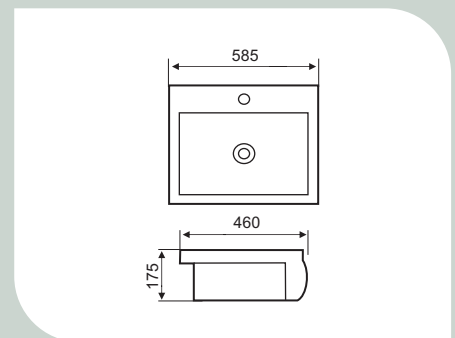

CODE	JDB010505
TYPE	WB-TT
SIZE (MM)	620x410x150

CODE	JDB010506
TYPE	WB-TT
SIZE (MM)	470x460x185

CODE	JDB010507
TYPE	WB-TT
SIZE (MM)	435x310x165

CODE	JDB010509
TYPE	WB-TT
SIZE (MM)	450x450x180

CODE	JDB010510
TYPE	WB-TT
SIZE (MM)	640x485x125

CODE	JDB010511
TYPE	WB-TT
SIZE (MM)	800x435x160

CODE	JDB010512
TYPE	WB-TT
SIZE (MM)	585x460x175

CODE	JDB010513
TYPE	WB-TT
SIZE (MM)	575x435x135

CODE	JDB010514
TYPE	WB-TT
SIZE (MM)	545x485x310

CODE	JDB010515
TYPE	WB-TT
SIZE (MM)	550x420x170

Too good to resist

[ KUBIX ]

*Where cubes weave their magic.*

CODE	KUS010516
TYPE	WB-TT
SIZE (MM)	600x430x185

CODE	KUS010517
TYPE	WB-TT
SIZE (MM)	813x478x165

CODE	KUS010604
TYPE	WB-WP
SIZE (MM)	470x450x350

CODE	KUS010605
TYPE	WB-WP
SIZE (MM)	510x460x850

CODE	KUS010105
TYPE	WC-WH
SIZE (MM)	570x350x330

CODE	KUS010202
TYPE	WC-MB
SIZE (MM)	693x379x770

Too good to resist