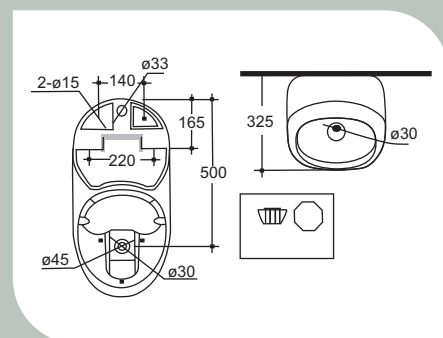

# [ aria ]

*A melody of design.*

CODE	ARS010518
TYPE	WB-TT
SIZE (MM)	440x440x135

CODE	ARS010606
TYPE	WB-WP
SIZE (MM)	550x430x390

CODE	ARS010106
TYPE	WC-WH
SIZE (MM)	570x350x330

CODE	ARS010303
TYPE	WC-CC
SIZE (MM)	650x370x795

Too good to resist

[ Lyric ]

*Inspirational delights.*

CODE	LYS010503
TYPE	WB-TT
SIZE (MM)	439x420x173

CODE	LYS010504
TYPE	WB-TT
SIZE (MM)	630x395x115

CODE	LYS010103
TYPE	WC-WH
SIZE (MM)	515x355x380

CODE	LYS010201
TYPE	WC-MB
SIZE (MM)	610x350x750

# Urinal

CODE	URF010701
TYPE	URINAL
SIZE (MM)	280x300x550

CODE	URF010702
TYPE	URINAL
SIZE (MM)	300x315x550

CODE	URF010703
TYPE	URINAL
SIZE (MM)	330x325x670

CODE	URF010704
TYPE	URINAL WITH SENSOR
SIZE (MM)	460x300x710