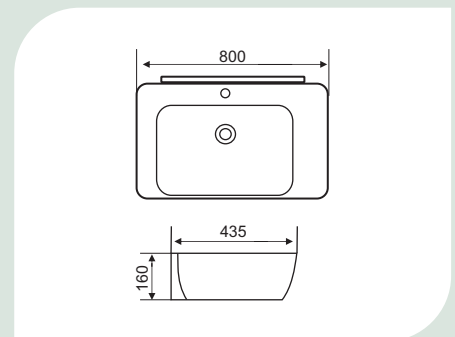

CODE	JDB010505
TYPE	WB-TT
SIZE (MM)	620x410x150

CODE	JDB010506
TYPE	WB-TT
SIZE (MM)	470x460x185

CODE	JDB010507
TYPE	WB-TT
SIZE (MM)	435x310x165

CODE	JDB010509
TYPE	WB-TT
SIZE (MM)	450x450x180

CODE	JDB010510
TYPE	WB-TT
SIZE (MM)	640x485x125

CODE	JDB010511
TYPE	WB-TT
SIZE (MM)	800x435x160

CODE	JDB010512
TYPE	WB-TT
SIZE (MM)	585x460x175

CODE	JDB010513
TYPE	WB-TT
SIZE (MM)	575x435x135

CODE	JDB010514
TYPE	WB-TT
SIZE (MM)	545x485x310

CODE	JDB010515
TYPE	WB-TT
SIZE (MM)	550x420x170

Too good to resist

[ KUBIX ]

*Where cubes weave their magic.*

CODE	KUS010516
TYPE	WB-TT
SIZE (MM)	600x430x185

CODE	KUS010517
TYPE	WB-TT
SIZE (MM)	813x478x165

CODE	KUS010604
TYPE	WB-WP
SIZE (MM)	470x450x350

CODE	KUS010605
TYPE	WB-WP
SIZE (MM)	510x460x850

CODE	KUS010105
TYPE	WC-WH
SIZE (MM)	570x350x330

CODE	KUS010202
TYPE	WC-MB
SIZE (MM)	693x379x770

Too good to resist