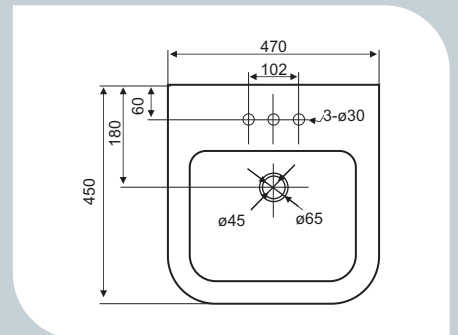

CODE	JDB010505
TYPE	WB-TT
SIZE (MM)	620x410x150

CODE	JDB010506
TYPE	WB-TT
SIZE (MM)	470x460x185

CODE	JDB010507
TYPE	WB-TT
SIZE (MM)	435x310x165

CODE	JDB010509
TYPE	WB-TT
SIZE (MM)	450x450x180

CODE	JDB010510
TYPE	WB-TT
SIZE (MM)	640x485x125

CODE	JDB010511
TYPE	WB-TT
SIZE (MM)	800x435x160

CODE	JDB010512
TYPE	WB-TT
SIZE (MM)	585x460x175

CODE	JDB010513
TYPE	WB-TT
SIZE (MM)	575x435x135

CODE	JDB010514
TYPE	WB-TT
SIZE (MM)	545x485x310

CODE	JDB010515
TYPE	WB-TT
SIZE (MM)	550x420x170

Too good to resist

[ KUBIX ]

*Where cubes weave their magic.*

CODE	KUS010516
TYPE	WB-TT
SIZE (MM)	600x430x185

CODE	KUS010517
TYPE	WB-TT
SIZE (MM)	813x478x165

CODE	KUS010604
TYPE	WB-WP
SIZE (MM)	470x450x350

CODE	KUS010605
TYPE	WB-WP
SIZE (MM)	510x460x850

CODE	KUS010105
TYPE	WC-WH
SIZE (MM)	570x350x330

CODE	KUS010202
TYPE	WC-MB
SIZE (MM)	693x379x770

Too good to resist