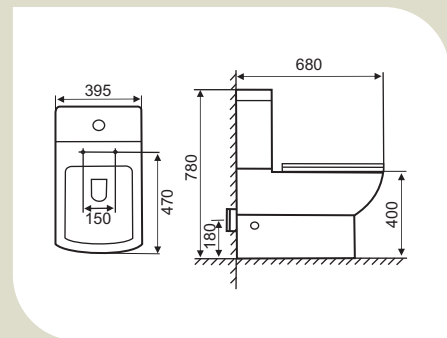

CODE	LYS010302
TYPE	WC-CC
SIZE (MM)	700x380x790