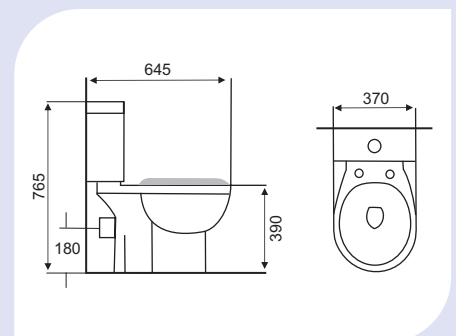

CODE	OPS010607
TYPE	WB-WP
SIZE (MM)	600x470x450

CODE	OPS010107
TYPE	WC-WH
SIZE (MM)	570x370x410

<b>CODE</b>	OPS010203
<b>TYPE</b>	WC-MB
<b>SIZE (MM)</b>	710x360x850

<b>CODE</b>	OPS010304
<b>TYPE</b>	WC-CC
<b>SIZE (MM)</b>	650x360x780

Too good to resist

**SOLO**  
COLLECTION

*Unique and inimitable.*

CODE	SLS010521
TYPE	WB-TT
SIZE (MM)	495x365x155

CODE	SLS010608
TYPE	WB-WP
SIZE (MM)	530x440x430

CODE	SLS010108
TYPE	WC-WH
SIZE (MM)	520x360x380

CODE	SLS010305
TYPE	WC-CC
SIZE (MM)	645x370x765

Too good to resist

[  
Florentine  
collection  
]

*Renaissance of the contemporary mind.*

CODE	FLS010502
TYPE	WB-TT
SIZE (MM)	500x350x120

CODE	FLS010401
TYPE	WB-UC
SIZE (MM)	570x420x185

CODE	FLS010602
TYPE	WB-WP
SIZE (MM)	545x435x860

CODE	FLS010102
TYPE	WC-WH
SIZE (MM)	530x350x380

Too good to resist