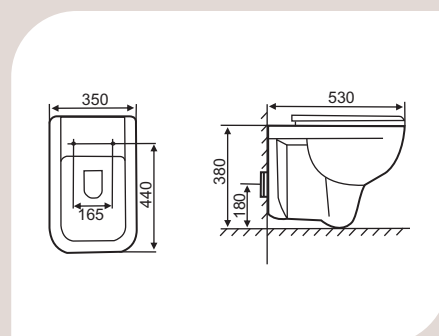

CODE	OPS010607
TYPE	WB-WP
SIZE (MM)	600x470x450

CODE	OPS010107
TYPE	WC-WH
SIZE (MM)	570x370x410

<b>CODE</b>	OPS010203
<b>TYPE</b>	WC-MB
<b>SIZE (MM)</b>	710x360x850

<b>CODE</b>	OPS010304
<b>TYPE</b>	WC-CC
<b>SIZE (MM)</b>	650x360x780

CODE	SLS010305
TYPE	WC-CC
SIZE (MM)	645x370x765

Too good to resist

[  
Florentine  
collection  
]

*Renaissance of the contemporary mind.*

CODE	FLS010502
TYPE	WB-TT
SIZE (MM)	500x350x120

CODE	FLS010401
TYPE	WB-UC
SIZE (MM)	570x420x185

CODE	FLS010602
TYPE	WB-WP
SIZE (MM)	545x435x860

CODE	FLS010102
TYPE	WC-WH
SIZE (MM)	530x350x380

Too good to resist

# [ aria ]

*A melody of design.*

CODE	ARS010518
TYPE	WB-TT
SIZE (MM)	440x440x135

CODE	ARS010606
TYPE	WB-WP
SIZE (MM)	550x430x390

CODE	ARS010106
TYPE	WC-WH
SIZE (MM)	570x350x330

CODE	ARS010303
TYPE	WC-CC
SIZE (MM)	650x370x795