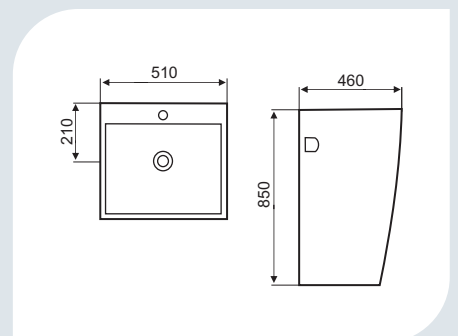

CODE	JDB010505
TYPE	WB-TT
SIZE (MM)	620x410x150

CODE	JDB010506
TYPE	WB-TT
SIZE (MM)	470x460x185

CODE	JDB010507
TYPE	WB-TT
SIZE (MM)	435x310x165

CODE	JDB010509
TYPE	WB-TT
SIZE (MM)	450x450x180

CODE	JDB010510
TYPE	WB-TT
SIZE (MM)	640x485x125

CODE	JDB010511
TYPE	WB-TT
SIZE (MM)	800x435x160

CODE	JDB010512
TYPE	WB-TT
SIZE (MM)	585x460x175

CODE	JDB010513
TYPE	WB-TT
SIZE (MM)	575x435x135

CODE	JDB010514
TYPE	WB-TT
SIZE (MM)	545x485x310

CODE	JDB010515
TYPE	WB-TT
SIZE (MM)	550x420x170

Too good to resist

[ KUBIX ]

*Where cubes weave their magic.*

CODE	KUS010516
TYPE	WB-TT
SIZE (MM)	600x430x185

CODE	KUS010517
TYPE	WB-TT
SIZE (MM)	813x478x165

CODE	KUS010604
TYPE	WB-WP
SIZE (MM)	470x450x350

CODE	KUS010605
TYPE	WB-WP
SIZE (MM)	510x460x850

CODE	KUS010105
TYPE	WC-WH
SIZE (MM)	570x350x330

CODE	KUS010202
TYPE	WC-MB
SIZE (MM)	693x379x770

Too good to resist