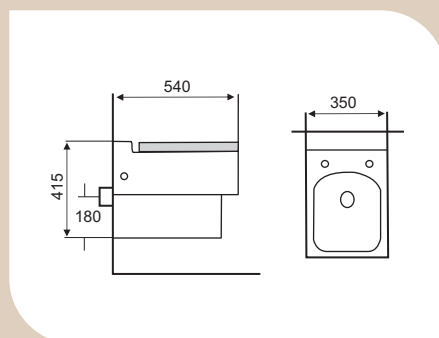

# [ aria ]

*A melody of design.*

CODE	ARS010518
TYPE	WB-TT
SIZE (MM)	440x440x135

CODE	ARS010606
TYPE	WB-WP
SIZE (MM)	550x430x390

CODE	ARS010106
TYPE	WC-WH
SIZE (MM)	570x350x330

CODE	ARS010303
TYPE	WC-CC
SIZE (MM)	650x370x795

Too good to resist

[ *Fonte* ]

*Style with a flourish.*

CODE	FNS010501
TYPE	WB-TT
SIZE (MM)	495x415x195

CODE	FNS010601
TYPE	WB-WP
SIZE (MM)	610x475x450

CODE	FNS010101
TYPE	WC-WH
SIZE (MM)	540x350x415

CODE	FNS010301
TYPE	WC-CC
SIZE (MM)	680x365x760

Too good to resist

[ Lyric ]

*Inspirational delights.*

CODE	LYS010503
TYPE	WB-TT
SIZE (MM)	439x420x173

CODE	LYS010504
TYPE	WB-TT
SIZE (MM)	630x395x115

CODE	LYS010103
TYPE	WC-WH
SIZE (MM)	515x355x380

CODE	LYS010201
TYPE	WC-MB
SIZE (MM)	610x350x750