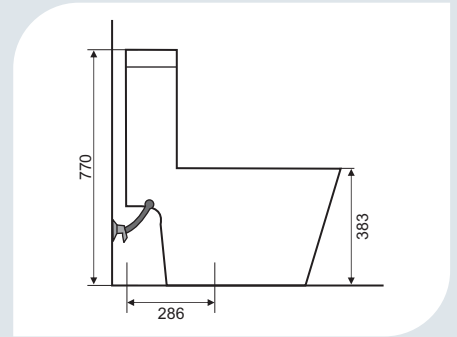

CODE	JDB010511
TYPE	WB-TT
SIZE (MM)	800x435x160

CODE	JDB010512
TYPE	WB-TT
SIZE (MM)	585x460x175

CODE	JDB010513
TYPE	WB-TT
SIZE (MM)	575x435x135

CODE	JDB010514
TYPE	WB-TT
SIZE (MM)	545x485x310

CODE	JDB010515
TYPE	WB-TT
SIZE (MM)	550x420x170

Too good to resist

[ KUBIX ]

*Where cubes weave their magic.*

CODE	KUS010516
TYPE	WB-TT
SIZE (MM)	600x430x185

CODE	KUS010517
TYPE	WB-TT
SIZE (MM)	813x478x165

CODE	KUS010604
TYPE	WB-WP
SIZE (MM)	470x450x350

CODE	KUS010605
TYPE	WB-WP
SIZE (MM)	510x460x850

CODE	KUS010105
TYPE	WC-WH
SIZE (MM)	570x350x330

CODE	KUS010202
TYPE	WC-MB
SIZE (MM)	693x379x770

Too good to resist