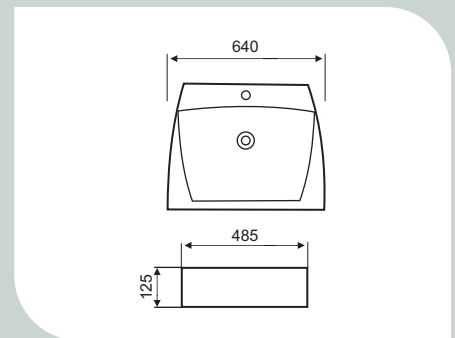

CODE	JDB010505
TYPE	WB-TT
SIZE (MM)	620x410x150

CODE	JDB010506
TYPE	WB-TT
SIZE (MM)	470x460x185

CODE	JDB010507
TYPE	WB-TT
SIZE (MM)	435x310x165

CODE	JDB010509
TYPE	WB-TT
SIZE (MM)	450x450x180

CODE	JDB010510
TYPE	WB-TT
SIZE (MM)	640x485x125

CODE	JDB010511
TYPE	WB-TT
SIZE (MM)	800x435x160

CODE	JDB010512
TYPE	WB-TT
SIZE (MM)	585x460x175

CODE	JDB010513
TYPE	WB-TT
SIZE (MM)	575x435x135

CODE	JDB010514
TYPE	WB-TT
SIZE (MM)	545x485x310

CODE	JDB010515
TYPE	WB-TT
SIZE (MM)	550x420x170

Too good to resist

[ KUBIX ]

*Where cubes weave their magic.*

CODE	KUS010516
TYPE	WB-TT
SIZE (MM)	600x430x185

CODE	KUS010517
TYPE	WB-TT
SIZE (MM)	813x478x165

CODE	KUS010604
TYPE	WB-WP
SIZE (MM)	470x450x350

CODE	KUS010605
TYPE	WB-WP
SIZE (MM)	510x460x850

CODE	KUS010105
TYPE	WC-WH
SIZE (MM)	570x350x330

CODE	KUS010202
TYPE	WC-MB
SIZE (MM)	693x379x770

Too good to resist