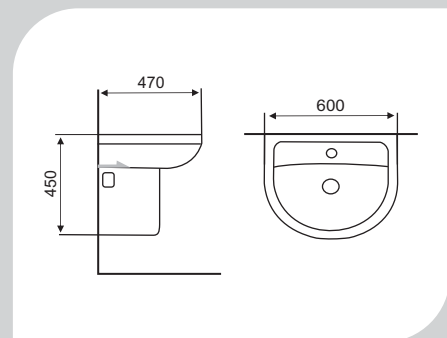

CODE	KUS010605
TYPE	WB-WP
SIZE (MM)	510x460x850

CODE	KUS010105
TYPE	WC-WH
SIZE (MM)	570x350x330

CODE	KUS010202
TYPE	WC-MB
SIZE (MM)	693x379x770

Too good to resist

# [ vignette ]

*For the soft look of curves and circles.*

CODE	VGS010522
TYPE	WB-TT
SIZE (MM)	850x530x130

CODE	VGS010609
TYPE	WB-WP
SIZE (MM)	810x469x180
	395x285x140

CODE	VGS010109
TYPE	WC-WH
SIZE (MM)	570x380x400

# vignette

CODE	VGS010306
TYPE	WC-CC
SIZE (MM)	705x400x810

Too good to resist

[ OPAL ]

*Jewelry for the bathroom.*

CODE	OPS010520
TYPE	WB-TT
SIZE (MM)	455x455x205

CODE	OPS010519
TYPE	WB-TT
SIZE (MM)	400x400x150

CODE	OPS010607
TYPE	WB-WP
SIZE (MM)	600x470x450

CODE	OPS010107
TYPE	WC-WH
SIZE (MM)	570x370x410

<b>CODE</b>	OPS010203
<b>TYPE</b>	WC-MB
<b>SIZE (MM)</b>	710x360x850

<b>CODE</b>	OPS010304
<b>TYPE</b>	WC-CC
<b>SIZE (MM)</b>	650x360x780