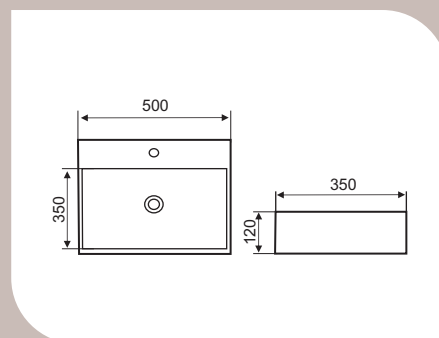

CODE	OPS010607
TYPE	WB-WP
SIZE (MM)	600x470x450

CODE	OPS010107
TYPE	WC-WH
SIZE (MM)	570x370x410

<b>CODE</b>	OPS010203
<b>TYPE</b>	WC-MB
<b>SIZE (MM)</b>	710x360x850

<b>CODE</b>	OPS010304
<b>TYPE</b>	WC-CC
<b>SIZE (MM)</b>	650x360x780

CODE	SLS010305
TYPE	WC-CC
SIZE (MM)	645x370x765

Too good to resist

[  
Florentine  
collection  
]

*Renaissance of the contemporary mind.*

CODE	FLS010502
TYPE	WB-TT
SIZE (MM)	500x350x120

CODE	FLS010401
TYPE	WB-UC
SIZE (MM)	570x420x185

CODE	FLS010602
TYPE	WB-WP
SIZE (MM)	545x435x860

CODE	FLS010102
TYPE	WC-WH
SIZE (MM)	530x350x380

Too good to resist

# [ aria ]

*A melody of design.*

CODE	ARS010518
TYPE	WB-TT
SIZE (MM)	440x440x135

CODE	ARS010606
TYPE	WB-WP
SIZE (MM)	550x430x390

CODE	ARS010106
TYPE	WC-WH
SIZE (MM)	570x350x330

CODE	ARS010303
TYPE	WC-CC
SIZE (MM)	650x370x795