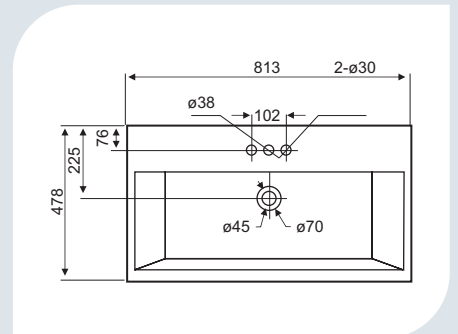

CODE	JDB010505
TYPE	WB-TT
SIZE (MM)	620x410x150

CODE	JDB010506
TYPE	WB-TT
SIZE (MM)	470x460x185

CODE	JDB010507
TYPE	WB-TT
SIZE (MM)	435x310x165

CODE	JDB010509
TYPE	WB-TT
SIZE (MM)	450x450x180

CODE	JDB010510
TYPE	WB-TT
SIZE (MM)	640x485x125

CODE	JDB010511
TYPE	WB-TT
SIZE (MM)	800x435x160

CODE	JDB010512
TYPE	WB-TT
SIZE (MM)	585x460x175

CODE	JDB010513
TYPE	WB-TT
SIZE (MM)	575x435x135

CODE	JDB010514
TYPE	WB-TT
SIZE (MM)	545x485x310

CODE	JDB010515
TYPE	WB-TT
SIZE (MM)	550x420x170

Too good to resist

[ KUBIX ]

*Where cubes weave their magic.*

CODE	KUS010516
TYPE	WB-TT
SIZE (MM)	600x430x185

CODE	KUS010517
TYPE	WB-TT
SIZE (MM)	813x478x165

CODE	KUS010604
TYPE	WB-WP
SIZE (MM)	470x450x350

CODE	KUS010605
TYPE	WB-WP
SIZE (MM)	510x460x850

CODE	KUS010105
TYPE	WC-WH
SIZE (MM)	570x350x330

CODE	KUS010202
TYPE	WC-MB
SIZE (MM)	693x379x770

Too good to resist