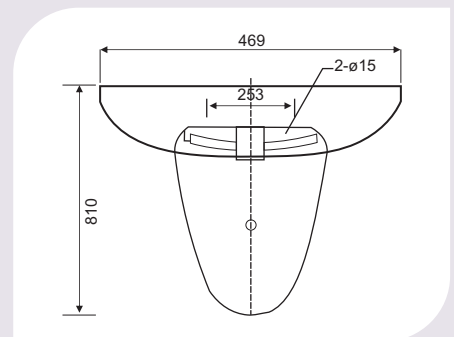

CODE	KUS010605
TYPE	WB-WP
SIZE (MM)	510x460x850

CODE	KUS010105
TYPE	WC-WH
SIZE (MM)	570x350x330

CODE	KUS010202
TYPE	WC-MB
SIZE (MM)	693x379x770

Too good to resist

# [ Fusion ]

*Two opposing styles fused into one.*

CODE	FSS010508
TYPE	WB-TT
SIZE (MM)	450x450x100

CODE	FSS010603
TYPE	WB-WP
SIZE (MM)	520x510x415

CODE	FSS010104
TYPE	WC-WH
SIZE (MM)	585x415x410

Too good to resist

# [ vignette ]

*For the soft look of curves and circles.*

CODE	VGS010522
TYPE	WB-TT
SIZE (MM)	850x530x130

CODE	VGS010609
TYPE	WB-WP
SIZE (MM)	810x469x180
	395x285x140

CODE	VGS010109
TYPE	WC-WH
SIZE (MM)	570x380x400

CODE	OPS010607
TYPE	WB-WP
SIZE (MM)	600x470x450

CODE	OPS010107
TYPE	WC-WH
SIZE (MM)	570x370x410

<b>CODE</b>	OPS010203
<b>TYPE</b>	WC-MB
<b>SIZE (MM)</b>	710x360x850

<b>CODE</b>	OPS010304
<b>TYPE</b>	WC-CC
<b>SIZE (MM)</b>	650x360x780