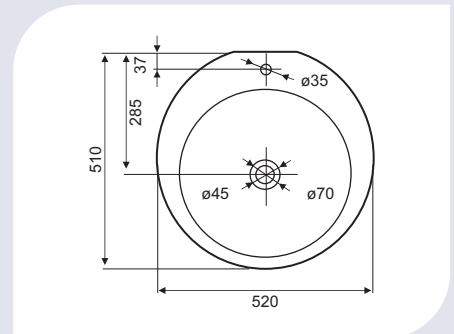

CODE	JDB010511
TYPE	WB-TT
SIZE (MM)	800x435x160

CODE	JDB010512
TYPE	WB-TT
SIZE (MM)	585x460x175

CODE	JDB010513
TYPE	WB-TT
SIZE (MM)	575x435x135

CODE	JDB010514
TYPE	WB-TT
SIZE (MM)	545x485x310

CODE	JDB010515
TYPE	WB-TT
SIZE (MM)	550x420x170

CODE	KUS010605
TYPE	WB-WP
SIZE (MM)	510x460x850

CODE	KUS010105
TYPE	WC-WH
SIZE (MM)	570x350x330

CODE	KUS010202
TYPE	WC-MB
SIZE (MM)	693x379x770

Too good to resist

# [ Fusion ]

*Two opposing styles fused into one.*

CODE	FSS010508
TYPE	WB-TT
SIZE (MM)	450x450x100

CODE	FSS010603
TYPE	WB-WP
SIZE (MM)	520x510x415

CODE	FSS010104
TYPE	WC-WH
SIZE (MM)	585x415x410

Too good to resist

# [ vignette ]

*For the soft look of curves and circles.*

CODE	VGS010522
TYPE	WB-TT
SIZE (MM)	850x530x130

CODE	VGS010609
TYPE	WB-WP
SIZE (MM)	810x469x180
	395x285x140

CODE	VGS010109
TYPE	WC-WH
SIZE (MM)	570x380x400