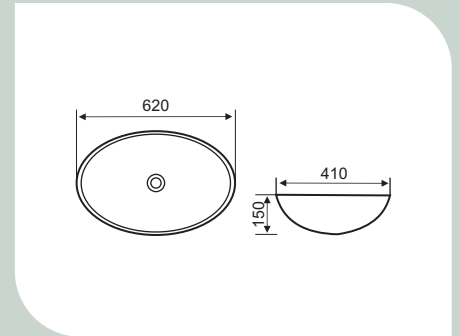

CODE	JDB010505
TYPE	WB-TT
SIZE (MM)	620x410x150

CODE	JDB010506
TYPE	WB-TT
SIZE (MM)	470x460x185

CODE	JDB010507
TYPE	WB-TT
SIZE (MM)	435x310x165

CODE	JDB010509
TYPE	WB-TT
SIZE (MM)	450x450x180

CODE	JDB010510
TYPE	WB-TT
SIZE (MM)	640x485x125

CODE	JDB010511
TYPE	WB-TT
SIZE (MM)	800x435x160

CODE	JDB010512
TYPE	WB-TT
SIZE (MM)	585x460x175

CODE	JDB010513
TYPE	WB-TT
SIZE (MM)	575x435x135

CODE	JDB010514
TYPE	WB-TT
SIZE (MM)	545x485x310

CODE	JDB010515
TYPE	WB-TT
SIZE (MM)	550x420x170

Too good to resist

[ KUBIX ]

*Where cubes weave their magic.*

CODE	KUS010516
TYPE	WB-TT
SIZE (MM)	600x430x185

CODE	KUS010517
TYPE	WB-TT
SIZE (MM)	813x478x165

CODE	KUS010604
TYPE	WB-WP
SIZE (MM)	470x450x350

CODE	KUS010605
TYPE	WB-WP
SIZE (MM)	510x460x850

CODE	KUS010105
TYPE	WC-WH
SIZE (MM)	570x350x330

CODE	KUS010202
TYPE	WC-MB
SIZE (MM)	693x379x770

Too good to resist