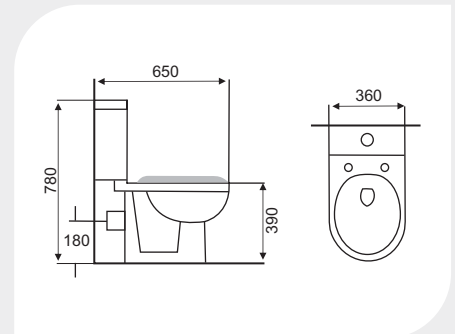

CODE	KUS010605
TYPE	WB-WP
SIZE (MM)	510x460x850

CODE	KUS010105
TYPE	WC-WH
SIZE (MM)	570x350x330

CODE	KUS010202
TYPE	WC-MB
SIZE (MM)	693x379x770

Too good to resist

# vignette

CODE	VGS010306
TYPE	WC-CC
SIZE (MM)	705x400x810

Too good to resist

[ OPAL ]

*Jewelry for the bathroom.*

CODE	OPS010520
TYPE	WB-TT
SIZE (MM)	455x455x205

CODE	OPS010519
TYPE	WB-TT
SIZE (MM)	400x400x150

CODE	OPS010607
TYPE	WB-WP
SIZE (MM)	600x470x450

CODE	OPS010107
TYPE	WC-WH
SIZE (MM)	570x370x410

<b>CODE</b>	OPS010203
<b>TYPE</b>	WC-MB
<b>SIZE (MM)</b>	710x360x850

<b>CODE</b>	OPS010304
<b>TYPE</b>	WC-CC
<b>SIZE (MM)</b>	650x360x780

Too good to resist

**SOLO**  
COLLECTION

*Unique and inimitable.*

CODE	SLS010521
TYPE	WB-TT
SIZE (MM)	495x365x155

CODE	SLS010608
TYPE	WB-WP
SIZE (MM)	530x440x430

CODE	SLS010108
TYPE	WC-WH
SIZE (MM)	520x360x380