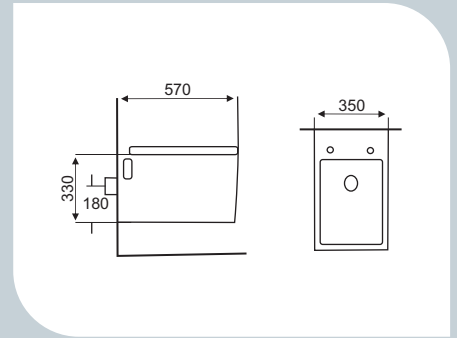

CODE	JDB010505
TYPE	WB-TT
SIZE (MM)	620x410x150

CODE	JDB010506
TYPE	WB-TT
SIZE (MM)	470x460x185

CODE	JDB010507
TYPE	WB-TT
SIZE (MM)	435x310x165

CODE	JDB010509
TYPE	WB-TT
SIZE (MM)	450x450x180

CODE	JDB010510
TYPE	WB-TT
SIZE (MM)	640x485x125

CODE	JDB010511
TYPE	WB-TT
SIZE (MM)	800x435x160

CODE	JDB010512
TYPE	WB-TT
SIZE (MM)	585x460x175

CODE	JDB010513
TYPE	WB-TT
SIZE (MM)	575x435x135

CODE	JDB010514
TYPE	WB-TT
SIZE (MM)	545x485x310

CODE	JDB010515
TYPE	WB-TT
SIZE (MM)	550x420x170

Too good to resist

[ KUBIX ]

*Where cubes weave their magic.*

CODE	KUS010516
TYPE	WB-TT
SIZE (MM)	600x430x185

CODE	KUS010517
TYPE	WB-TT
SIZE (MM)	813x478x165

CODE	KUS010604
TYPE	WB-WP
SIZE (MM)	470x450x350

CODE	KUS010605
TYPE	WB-WP
SIZE (MM)	510x460x850

CODE	KUS010105
TYPE	WC-WH
SIZE (MM)	570x350x330

CODE	KUS010202
TYPE	WC-MB
SIZE (MM)	693x379x770

Too good to resist