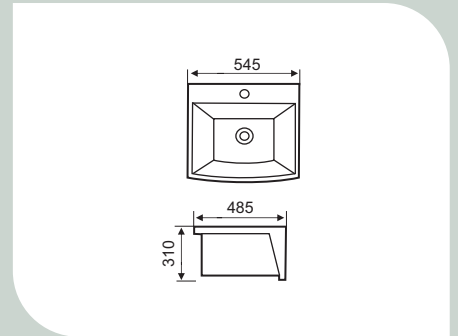

CODE	JDB010505
TYPE	WB-TT
SIZE (MM)	620x410x150

CODE	JDB010506
TYPE	WB-TT
SIZE (MM)	470x460x185

CODE	JDB010507
TYPE	WB-TT
SIZE (MM)	435x310x165

CODE	JDB010509
TYPE	WB-TT
SIZE (MM)	450x450x180

CODE	JDB010510
TYPE	WB-TT
SIZE (MM)	640x485x125

CODE	JDB010511
TYPE	WB-TT
SIZE (MM)	800x435x160

CODE	JDB010512
TYPE	WB-TT
SIZE (MM)	585x460x175

CODE	JDB010513
TYPE	WB-TT
SIZE (MM)	575x435x135

CODE	JDB010514
TYPE	WB-TT
SIZE (MM)	545x485x310

CODE	JDB010515
TYPE	WB-TT
SIZE (MM)	550x420x170

Too good to resist

[ KUBIX ]

*Where cubes weave their magic.*

CODE	KUS010516
TYPE	WB-TT
SIZE (MM)	600x430x185

CODE	KUS010517
TYPE	WB-TT
SIZE (MM)	813x478x165

CODE	KUS010604
TYPE	WB-WP
SIZE (MM)	470x450x350

CODE	KUS010605
TYPE	WB-WP
SIZE (MM)	510x460x850

CODE	KUS010105
TYPE	WC-WH
SIZE (MM)	570x350x330

CODE	KUS010202
TYPE	WC-MB
SIZE (MM)	693x379x770

Too good to resist