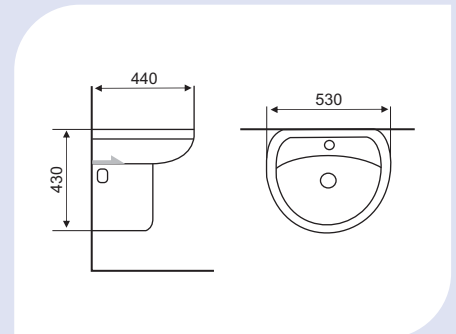

# vignette

CODE	VGS010306
TYPE	WC-CC
SIZE (MM)	705x400x810

Too good to resist

[ OPAL ]

*Jewelry for the bathroom.*

CODE	OPS010520
TYPE	WB-TT
SIZE (MM)	455x455x205

CODE	OPS010519
TYPE	WB-TT
SIZE (MM)	400x400x150

CODE	OPS010607
TYPE	WB-WP
SIZE (MM)	600x470x450

CODE	OPS010107
TYPE	WC-WH
SIZE (MM)	570x370x410

<b>CODE</b>	OPS010203
<b>TYPE</b>	WC-MB
<b>SIZE (MM)</b>	710x360x850

<b>CODE</b>	OPS010304
<b>TYPE</b>	WC-CC
<b>SIZE (MM)</b>	650x360x780

Too good to resist

**SOLO**  
COLLECTION

*Unique and inimitable.*

CODE	SLS010521
TYPE	WB-TT
SIZE (MM)	495x365x155

CODE	SLS010608
TYPE	WB-WP
SIZE (MM)	530x440x430

CODE	SLS010108
TYPE	WC-WH
SIZE (MM)	520x360x380

CODE	SLS010305
TYPE	WC-CC
SIZE (MM)	645x370x765

Too good to resist

[  
Florentine  
collection  
]

*Renaissance of the contemporary mind.*

CODE	FLS010502
TYPE	WB-TT
SIZE (MM)	500x350x120

CODE	FLS010401
TYPE	WB-UC
SIZE (MM)	570x420x185