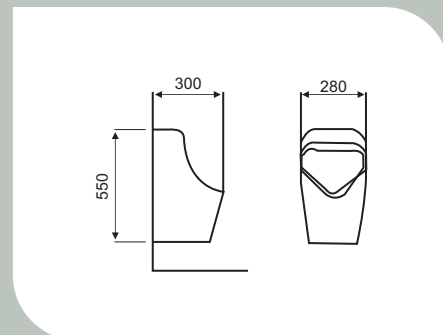

CODE	URF010701
TYPE	URINAL
SIZE (MM)	280x300x550