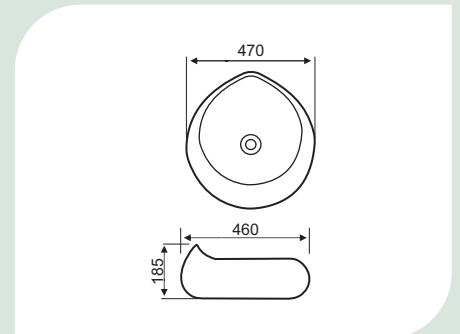

CODE	JDB010505
TYPE	WB-TT
SIZE (MM)	620x410x150

CODE	JDB010506
TYPE	WB-TT
SIZE (MM)	470x460x185

CODE	JDB010507
TYPE	WB-TT
SIZE (MM)	435x310x165

CODE	JDB010509
TYPE	WB-TT
SIZE (MM)	450x450x180

CODE	JDB010510
TYPE	WB-TT
SIZE (MM)	640x485x125

CODE	JDB010511
TYPE	WB-TT
SIZE (MM)	800x435x160

CODE	JDB010512
TYPE	WB-TT
SIZE (MM)	585x460x175

CODE	JDB010513
TYPE	WB-TT
SIZE (MM)	575x435x135

CODE	JDB010514
TYPE	WB-TT
SIZE (MM)	545x485x310

CODE	JDB010515
TYPE	WB-TT
SIZE (MM)	550x420x170

Too good to resist

[ KUBIX ]

*Where cubes weave their magic.*

CODE	KUS010516
TYPE	WB-TT
SIZE (MM)	600x430x185

CODE	KUS010517
TYPE	WB-TT
SIZE (MM)	813x478x165

CODE	KUS010604
TYPE	WB-WP
SIZE (MM)	470x450x350

CODE	KUS010605
TYPE	WB-WP
SIZE (MM)	510x460x850

CODE	KUS010105
TYPE	WC-WH
SIZE (MM)	570x350x330

CODE	KUS010202
TYPE	WC-MB
SIZE (MM)	693x379x770

Too good to resist