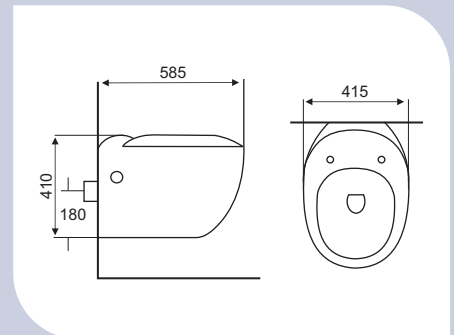

Too good to resist

[ KUBIX ]

*Where cubes weave their magic.*

CODE	KUS010516
TYPE	WB-TT
SIZE (MM)	600x430x185

CODE	KUS010517
TYPE	WB-TT
SIZE (MM)	813x478x165

CODE	KUS010604
TYPE	WB-WP
SIZE (MM)	470x450x350

CODE	KUS010605
TYPE	WB-WP
SIZE (MM)	510x460x850

CODE	KUS010105
TYPE	WC-WH
SIZE (MM)	570x350x330

CODE	KUS010202
TYPE	WC-MB
SIZE (MM)	693x379x770

Too good to resist

# [ Fusion ]

*Two opposing styles fused into one.*

CODE	FSS010508
TYPE	WB-TT
SIZE (MM)	450x450x100

CODE	FSS010603
TYPE	WB-WP
SIZE (MM)	520x510x415

CODE	FSS010104
TYPE	WC-WH
SIZE (MM)	585x415x410

Too good to resist

# [ vignette ]

*For the soft look of curves and circles.*

CODE	VGS010522
TYPE	WB-TT
SIZE (MM)	850x530x130

CODE	VGS010609
TYPE	WB-WP
SIZE (MM)	810x469x180
	395x285x140

CODE	VGS010109
TYPE	WC-WH
SIZE (MM)	570x380x400