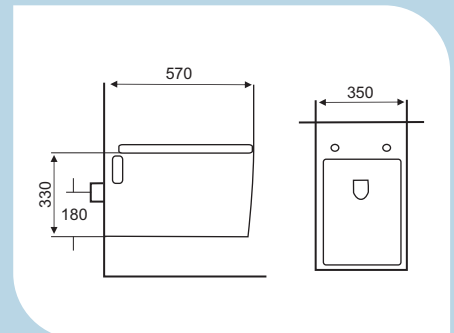

CODE	FLS010602
TYPE	WB-WP
SIZE (MM)	545x435x860

CODE	FLS010102
TYPE	WC-WH
SIZE (MM)	530x350x380

Too good to resist

# [ aria ]

*A melody of design.*

CODE	ARS010518
TYPE	WB-TT
SIZE (MM)	440x440x135

CODE	ARS010606
TYPE	WB-WP
SIZE (MM)	550x430x390

CODE	ARS010106
TYPE	WC-WH
SIZE (MM)	570x350x330

CODE	ARS010303
TYPE	WC-CC
SIZE (MM)	650x370x795

Too good to resist

[ *Fonte* ]

*Style with a flourish.*

CODE	FNS010501
TYPE	WB-TT
SIZE (MM)	495x415x195

CODE	FNS010601
TYPE	WB-WP
SIZE (MM)	610x475x450

CODE	FNS010101
TYPE	WC-WH
SIZE (MM)	540x350x415

CODE	FNS010301
TYPE	WC-CC
SIZE (MM)	680x365x760

Too good to resist

[ Lyric ]

*Inspirational delights.*

CODE	LYS010503
TYPE	WB-TT
SIZE (MM)	439x420x173

CODE	LYS010504
TYPE	WB-TT
SIZE (MM)	630x395x115

CODE	LYS010103
TYPE	WC-WH
SIZE (MM)	515x355x380

CODE	LYS010201
TYPE	WC-MB
SIZE (MM)	610x350x750