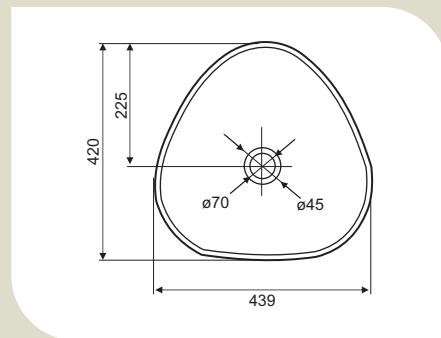

CODE	FLS010602
TYPE	WB-WP
SIZE (MM)	545x435x860

CODE	FLS010102
TYPE	WC-WH
SIZE (MM)	530x350x380

Too good to resist

# [ aria ]

*A melody of design.*

CODE	ARS010518
TYPE	WB-TT
SIZE (MM)	440x440x135

CODE	ARS010606
TYPE	WB-WP
SIZE (MM)	550x430x390

CODE	ARS010106
TYPE	WC-WH
SIZE (MM)	570x350x330

CODE	ARS010303
TYPE	WC-CC
SIZE (MM)	650x370x795

Too good to resist

[ *Fonte* ]

*Style with a flourish.*

CODE	FNS010501
TYPE	WB-TT
SIZE (MM)	495x415x195

CODE	FNS010601
TYPE	WB-WP
SIZE (MM)	610x475x450

CODE	FNS010101
TYPE	WC-WH
SIZE (MM)	540x350x415

CODE	FNS010301
TYPE	WC-CC
SIZE (MM)	680x365x760

Too good to resist

[ Lyric ]

*Inspirational delights.*

CODE	LYS010503
TYPE	WB-TT
SIZE (MM)	439x420x173

CODE	LYS010504
TYPE	WB-TT
SIZE (MM)	630x395x115

CODE	LYS010103
TYPE	WC-WH
SIZE (MM)	515x355x380

CODE	LYS010201
TYPE	WC-MB
SIZE (MM)	610x350x750