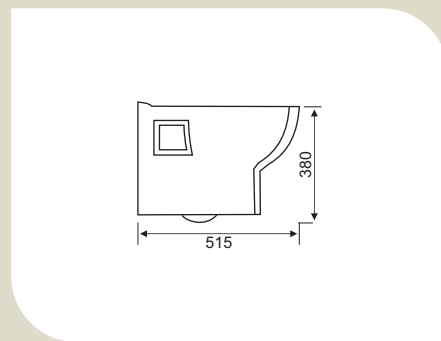

CODE	KUS010605
TYPE	WB-WP
SIZE (MM)	510x460x850

CODE	KUS010105
TYPE	WC-WH
SIZE (MM)	570x350x330

CODE	KUS010202
TYPE	WC-MB
SIZE (MM)	693x379x770

Too good to resist

# [ aria ]

*A melody of design.*

CODE	ARS010518
TYPE	WB-TT
SIZE (MM)	440x440x135

CODE	ARS010606
TYPE	WB-WP
SIZE (MM)	550x430x390

CODE	ARS010106
TYPE	WC-WH
SIZE (MM)	570x350x330

CODE	ARS010303
TYPE	WC-CC
SIZE (MM)	650x370x795

Too good to resist

[ *Fonte* ]

*Style with a flourish.*

CODE	FNS010501
TYPE	WB-TT
SIZE (MM)	495x415x195

CODE	FNS010601
TYPE	WB-WP
SIZE (MM)	610x475x450

CODE	FNS010101
TYPE	WC-WH
SIZE (MM)	540x350x415

CODE	FNS010301
TYPE	WC-CC
SIZE (MM)	680x365x760

Too good to resist

[ Lyric ]

*Inspirational delights.*

CODE	LYS010503
TYPE	WB-TT
SIZE (MM)	439x420x173

CODE	LYS010504
TYPE	WB-TT
SIZE (MM)	630x395x115

CODE	LYS010103
TYPE	WC-WH
SIZE (MM)	515x355x380

CODE	LYS010201
TYPE	WC-MB
SIZE (MM)	610x350x750