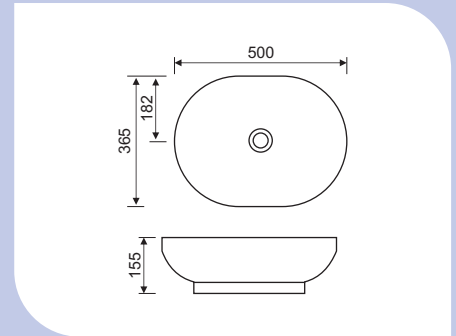

CODE	KUS010605
TYPE	WB-WP
SIZE (MM)	510x460x850

CODE	KUS010105
TYPE	WC-WH
SIZE (MM)	570x350x330

CODE	KUS010202
TYPE	WC-MB
SIZE (MM)	693x379x770

Too good to resist

# vignette

CODE	VGS010306
TYPE	WC-CC
SIZE (MM)	705x400x810

Too good to resist

[ OPAL ]

*Jewelry for the bathroom.*

CODE	OPS010520
TYPE	WB-TT
SIZE (MM)	455x455x205

CODE	OPS010519
TYPE	WB-TT
SIZE (MM)	400x400x150

CODE	OPS010607
TYPE	WB-WP
SIZE (MM)	600x470x450

CODE	OPS010107
TYPE	WC-WH
SIZE (MM)	570x370x410

<b>CODE</b>	OPS010203
<b>TYPE</b>	WC-MB
<b>SIZE (MM)</b>	710x360x850

<b>CODE</b>	OPS010304
<b>TYPE</b>	WC-CC
<b>SIZE (MM)</b>	650x360x780

Too good to resist

**SOLO**  
COLLECTION

*Unique and inimitable.*

CODE	SLS010521
TYPE	WB-TT
SIZE (MM)	495x365x155

CODE	SLS010608
TYPE	WB-WP
SIZE (MM)	530x440x430

CODE	SLS010108
TYPE	WC-WH
SIZE (MM)	520x360x380