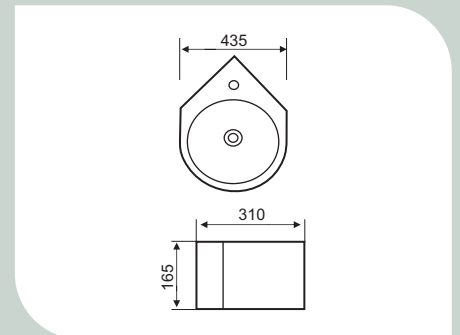

CODE	JDB010505
TYPE	WB-TT
SIZE (MM)	620x410x150

CODE	JDB010506
TYPE	WB-TT
SIZE (MM)	470x460x185

CODE	JDB010507
TYPE	WB-TT
SIZE (MM)	435x310x165

CODE	JDB010509
TYPE	WB-TT
SIZE (MM)	450x450x180

CODE	JDB010510
TYPE	WB-TT
SIZE (MM)	640x485x125

CODE	JDB010511
TYPE	WB-TT
SIZE (MM)	800x435x160

CODE	JDB010512
TYPE	WB-TT
SIZE (MM)	585x460x175

CODE	JDB010513
TYPE	WB-TT
SIZE (MM)	575x435x135

CODE	JDB010514
TYPE	WB-TT
SIZE (MM)	545x485x310

CODE	JDB010515
TYPE	WB-TT
SIZE (MM)	550x420x170

Too good to resist

[ KUBIX ]

*Where cubes weave their magic.*

CODE	KUS010516
TYPE	WB-TT
SIZE (MM)	600x430x185

CODE	KUS010517
TYPE	WB-TT
SIZE (MM)	813x478x165

CODE	KUS010604
TYPE	WB-WP
SIZE (MM)	470x450x350

CODE	KUS010605
TYPE	WB-WP
SIZE (MM)	510x460x850

CODE	KUS010105
TYPE	WC-WH
SIZE (MM)	570x350x330

CODE	KUS010202
TYPE	WC-MB
SIZE (MM)	693x379x770

Too good to resist